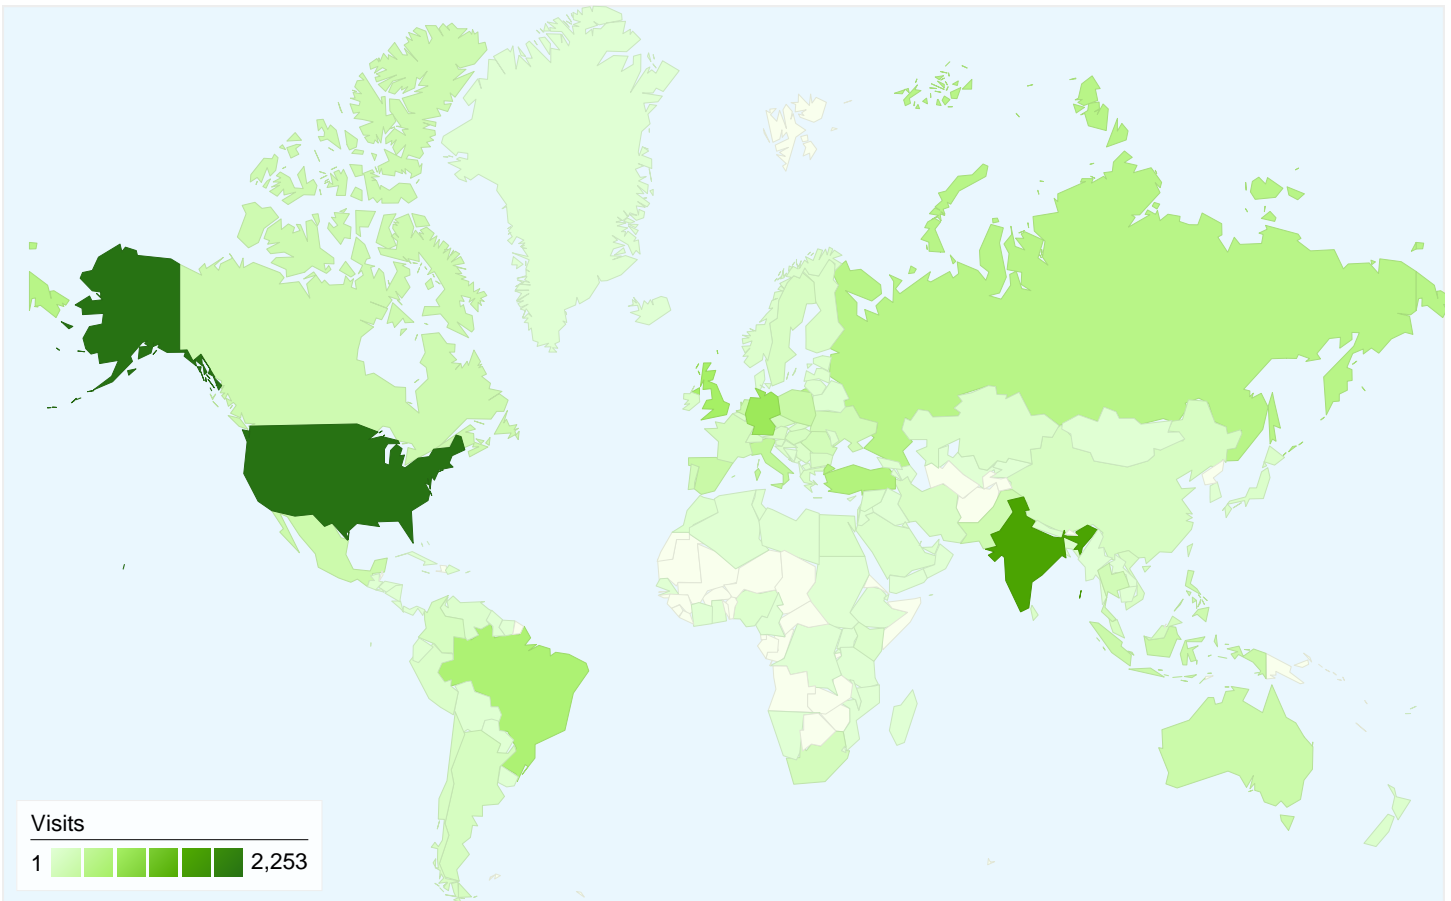

Visitors
13,271

Map Overlay

Traffic Sources Overview

- **Search Engines**
10,891.00 (71.91%)
- **Direct Traffic**
2,351.00 (15.52%)
- **Referring Sites**
1,904.00 (12.57%)

Content Overview

Pages	Pageviews	% Pageviews
/	14,373	22.92%
/free-css-templates.php	5,510	8.79%
/free-css-templates.php?pg=2	2,440	3.89%
/free-css-templates.php?pg=3	1,942	3.10%
/free-css-templates.php?pg=4	1,615	2.58%

13,271 people visited this site

15,146 Visits

13,271 Absolute Unique Visitors

62,710 Pageviews

4.14 Average Pageviews

00:02:34 Time on Site

60.63% Bounce Rate

84.42% New Visits

All traffic sources sent a total of 15,146 visits

-  15.52% Direct Traffic
-  12.57% Referring Sites
-  71.91% Search Engines

- Search Engines
10,891.00 (71.91%)
- Direct Traffic
2,351.00 (15.52%)
- Referring Sites
1,904.00 (12.57%)

15,146 visits came from 152 countries/territories

Site Usage

Country/Territory	Visits	Pages/Visit	Avg. Time on Site	% New Visits	Bounce Rate
Visits 15,146 % of Site Total: 100.00%	Pages/Visit 4.14 Site Avg: 4.14 (0.00%)	Avg. Time on Site 00:02:34 Site Avg: 00:02:34 (0.00%)	% New Visits 84.52% Site Avg: 84.42% (0.13%)	Bounce Rate 60.63% Site Avg: 60.63% (0.00%)	
United States	2,253	4.06	00:01:51	88.24%	60.32%
India	1,593	2.77	00:02:04	91.27%	66.73%
Germany	825	5.93	00:02:36	89.33%	52.12%
United Kingdom	742	3.80	00:01:48	91.51%	62.13%
Brazil	652	4.89	00:03:23	92.02%	56.13%
Turkey	582	4.20	00:02:26	84.02%	64.43%
Russia	514	4.82	00:02:37	66.15%	62.65%
Italy	397	4.52	00:02:19	82.87%	61.96%
Spain	305	5.06	00:02:53	78.03%	61.31%