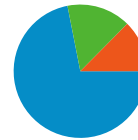

Site Usage

15,146 Visits

60.63% Bounce Rate

62,710 Pageviews

00:02:34 Avg. Time on Site

4.14 Pages/Visit

84.42% % New Visits

Visitors Overview

13,271 people visited this site

15,146 Visits

13,271 Absolute Unique Visitors

62,710 Pageviews

4.14 Average Pageviews

00:02:34 Time on Site

60.63% Bounce Rate

84.42% New Visits

All traffic sources sent a total of 15,146 visits

-  15.52% Direct Traffic
-  12.57% Referring Sites
-  71.91% Search Engines

- Search Engines
10,891.00 (71.91%)
- Direct Traffic
2,351.00 (15.52%)
- Referring Sites
1,904.00 (12.57%)