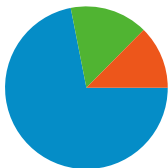

Traffic Sources Overview

- **Search Engines**
  10,891.00 (71.91%)
- **Direct Traffic**
  2,351.00 (15.52%)
- **Referring Sites**
  1,904.00 (12.57%)

Content Overview

Pages	Pageviews	% Pageviews
/	14,373	22.92%
/free-css-templates.php	5,510	8.79%
/free-css-templates.php?pg=2	2,440	3.89%
/free-css-templates.php?pg=3	1,942	3.10%
/free-css-templates.php?pg=4	1,615	2.58%