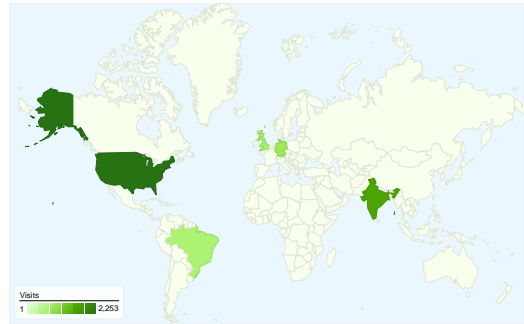

Site Usage

15,146 Visits

60.63% Bounce Rate

62,710 Pageviews

00:02:34 Avg. Time on Site

4.14 Pages/Visit

84.42% % New Visits

Visitors Overview

Visitors
13,271

Map Overlay

Traffic Sources Overview

- **Search Engines**
10,891.00 (71.91%)
- **Direct Traffic**
2,351.00 (15.52%)
- **Referring Sites**
1,904.00 (12.57%)

Content Overview

Pages	Pageviews	% Pageviews
/	14,373	22.92%
/free-css-templates.php	5,510	8.79%
/free-css-templates.php?pg=2	2,440	3.89%
/free-css-templates.php?pg=3	1,942	3.10%
/free-css-templates.php?pg=4	1,615	2.58%

All traffic sources sent a total of 15,146 visits

-  15.52% Direct Traffic
-  12.57% Referring Sites
-  71.91% Search Engines

- Search Engines
10,891.00 (71.91%)
- Direct Traffic
2,351.00 (15.52%)
- Referring Sites
1,904.00 (12.57%)

15,146 visits came from 152 countries/territories

Site Usage

Country/Territory	Visits	Pages/Visit	Avg. Time on Site	% New Visits	Bounce Rate
Visits 15,146 % of Site Total: 100.00%	Pages/Visit 4.14 Site Avg: 4.14 (0.00%)	Avg. Time on Site 00:02:34 Site Avg: 00:02:34 (0.00%)	% New Visits 84.52% Site Avg: 84.42% (0.13%)	Bounce Rate 60.63% Site Avg: 60.63% (0.00%)	
United States	2,253	4.06	00:01:51	88.24%	60.32%
India	1,593	2.77	00:02:04	91.27%	66.73%
Germany	825	5.93	00:02:36	89.33%	52.12%
United Kingdom	742	3.80	00:01:48	91.51%	62.13%
Brazil	652	4.89	00:03:23	92.02%	56.13%
Turkey	582	4.20	00:02:26	84.02%	64.43%
Russia	514	4.82	00:02:37	66.15%	62.65%
Italy	397	4.52	00:02:19	82.87%	61.96%
Spain	305	5.06	00:02:53	78.03%	61.31%