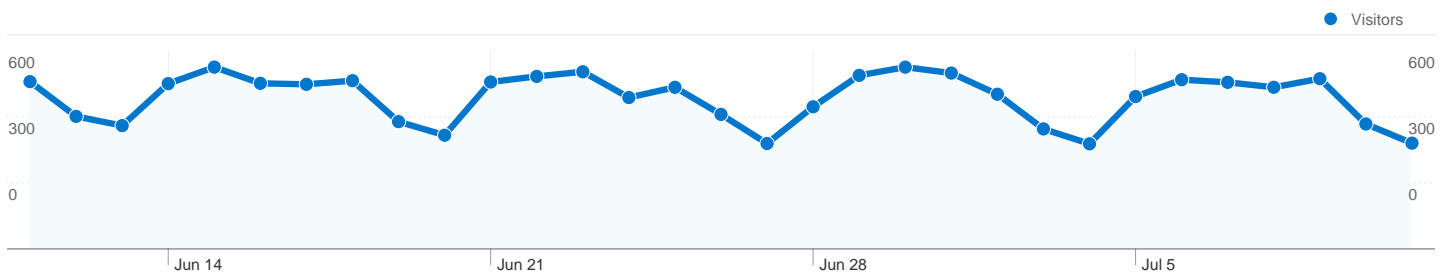

Site Usage

15,146 Visits

60.63% Bounce Rate

62,710 Pageviews

00:02:34 Avg. Time on Site

4.14 Pages/Visit

84.42% % New Visits

Visitors Overview

Visitors
13,271

Map Overlay

Traffic Sources Overview

- **Search Engines**
10,891.00 (71.91%)
- **Direct Traffic**
2,351.00 (15.52%)
- **Referring Sites**
1,904.00 (12.57%)

Content Overview

Pages	Pageviews	% Pageviews
/	14,373	22.92%
/free-css-templates.php	5,510	8.79%
/free-css-templates.php?pg=2	2,440	3.89%
/free-css-templates.php?pg=3	1,942	3.10%
/free-css-templates.php?pg=4	1,615	2.58%

13,271 people visited this site

15,146 Visits

13,271 Absolute Unique Visitors

62,710 Pageviews

4.14 Average Pageviews

00:02:34 Time on Site

60.63% Bounce Rate

84.42% New Visits

15,146 visits came from 152 countries/territories

Site Usage

Country/Territory	Visits	Pages/Visit	Avg. Time on Site	% New Visits	Bounce Rate
Visits 15,146 % of Site Total: 100.00%	Pages/Visit 4.14 Site Avg: 4.14 (0.00%)	Avg. Time on Site 00:02:34 Site Avg: 00:02:34 (0.00%)	% New Visits 84.52% Site Avg: 84.42% (0.13%)	Bounce Rate 60.63% Site Avg: 60.63% (0.00%)	
United States	2,253	4.06	00:01:51	88.24%	60.32%
India	1,593	2.77	00:02:04	91.27%	66.73%
Germany	825	5.93	00:02:36	89.33%	52.12%
United Kingdom	742	3.80	00:01:48	91.51%	62.13%
Brazil	652	4.89	00:03:23	92.02%	56.13%
Turkey	582	4.20	00:02:26	84.02%	64.43%
Russia	514	4.82	00:02:37	66.15%	62.65%
Italy	397	4.52	00:02:19	82.87%	61.96%
Spain	305	5.06	00:02:53	78.03%	61.31%