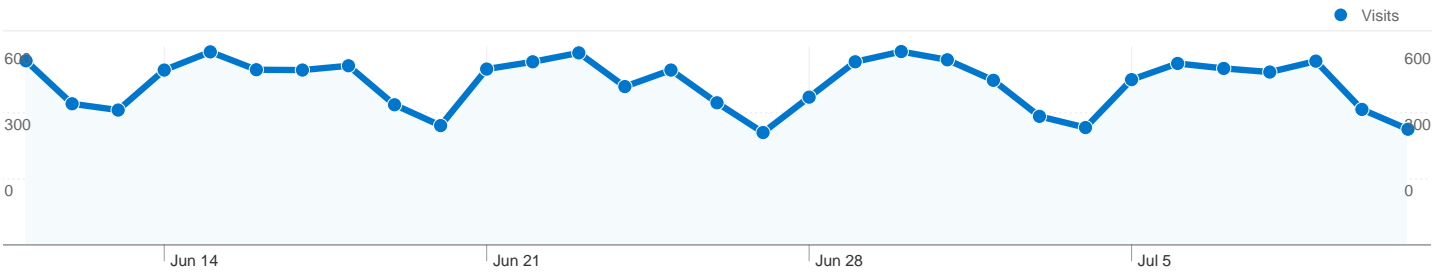

Site Usage

15,146 Visits

60.63% Bounce Rate

62,710 Pageviews

00:02:34 Avg. Time on Site

4.14 Pages/Visit

84.42% % New Visits

Visitors Overview

13,271 people visited this site

15,146 Visits

13,271 Absolute Unique Visitors

62,710 Pageviews

4.14 Average Pageviews

00:02:34 Time on Site

60.63% Bounce Rate

84.42% New Visits

All traffic sources sent a total of 15,146 visits

-  15.52% Direct Traffic
-  12.57% Referring Sites
-  71.91% Search Engines

- Search Engines
10,891.00 (71.91%)
- Direct Traffic
2,351.00 (15.52%)
- Referring Sites
1,904.00 (12.57%)

15,146 visits came from 152 countries/territories

Site Usage

Country/Territory	Visits	Pages/Visit	Avg. Time on Site	% New Visits	Bounce Rate
Visits 15,146 % of Site Total: 100.00%	Pages/Visit 4.14 Site Avg: 4.14 (0.00%)	Avg. Time on Site 00:02:34 Site Avg: 00:02:34 (0.00%)	% New Visits 84.52% Site Avg: 84.42% (0.13%)	Bounce Rate 60.63% Site Avg: 60.63% (0.00%)	
United States	2,253	4.06	00:01:51	88.24%	60.32%
India	1,593	2.77	00:02:04	91.27%	66.73%
Germany	825	5.93	00:02:36	89.33%	52.12%
United Kingdom	742	3.80	00:01:48	91.51%	62.13%
Brazil	652	4.89	00:03:23	92.02%	56.13%
Turkey	582	4.20	00:02:26	84.02%	64.43%
Russia	514	4.82	00:02:37	66.15%	62.65%
Italy	397	4.52	00:02:19	82.87%	61.96%
Spain	305	5.06	00:02:53	78.03%	61.31%