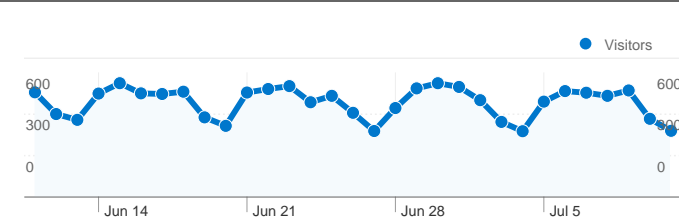

Site Usage

15,146 Visits

60.63% Bounce Rate

62,710 Pageviews

00:02:34 Avg. Time on Site

4.14 Pages/Visit

84.42% % New Visits

Visitors Overview

13,271 people visited this site

15,146 Visits

13,271 Absolute Unique Visitors

62,710 Pageviews

4.14 Average Pageviews

00:02:34 Time on Site

60.63% Bounce Rate

84.42% New Visits

15,146 visits came from 152 countries/territories

Site Usage

Country/Territory	Visits	Pages/Visit	Avg. Time on Site	% New Visits	Bounce Rate
Visits 15,146 % of Site Total: 100.00%	Pages/Visit 4.14 Site Avg: 4.14 (0.00%)	Avg. Time on Site 00:02:34 Site Avg: 00:02:34 (0.00%)	% New Visits 84.52% Site Avg: 84.42% (0.13%)	Bounce Rate 60.63% Site Avg: 60.63% (0.00%)	
United States	2,253	4.06	00:01:51	88.24%	60.32%
India	1,593	2.77	00:02:04	91.27%	66.73%
Germany	825	5.93	00:02:36	89.33%	52.12%
United Kingdom	742	3.80	00:01:48	91.51%	62.13%
Brazil	652	4.89	00:03:23	92.02%	56.13%
Turkey	582	4.20	00:02:26	84.02%	64.43%
Russia	514	4.82	00:02:37	66.15%	62.65%
Italy	397	4.52	00:02:19	82.87%	61.96%
Spain	305	5.06	00:02:53	78.03%	61.31%

Poland	301	3.88	00:02:23	70.10%	61.13%
					1 - 10 of 152

Pages on this site were viewed a total of 62,710 times

62,710 Pageviews

57,185 Unique Views

60.63% Bounce Rate

AdSense Performance

47,282 AdSense Page Impressions